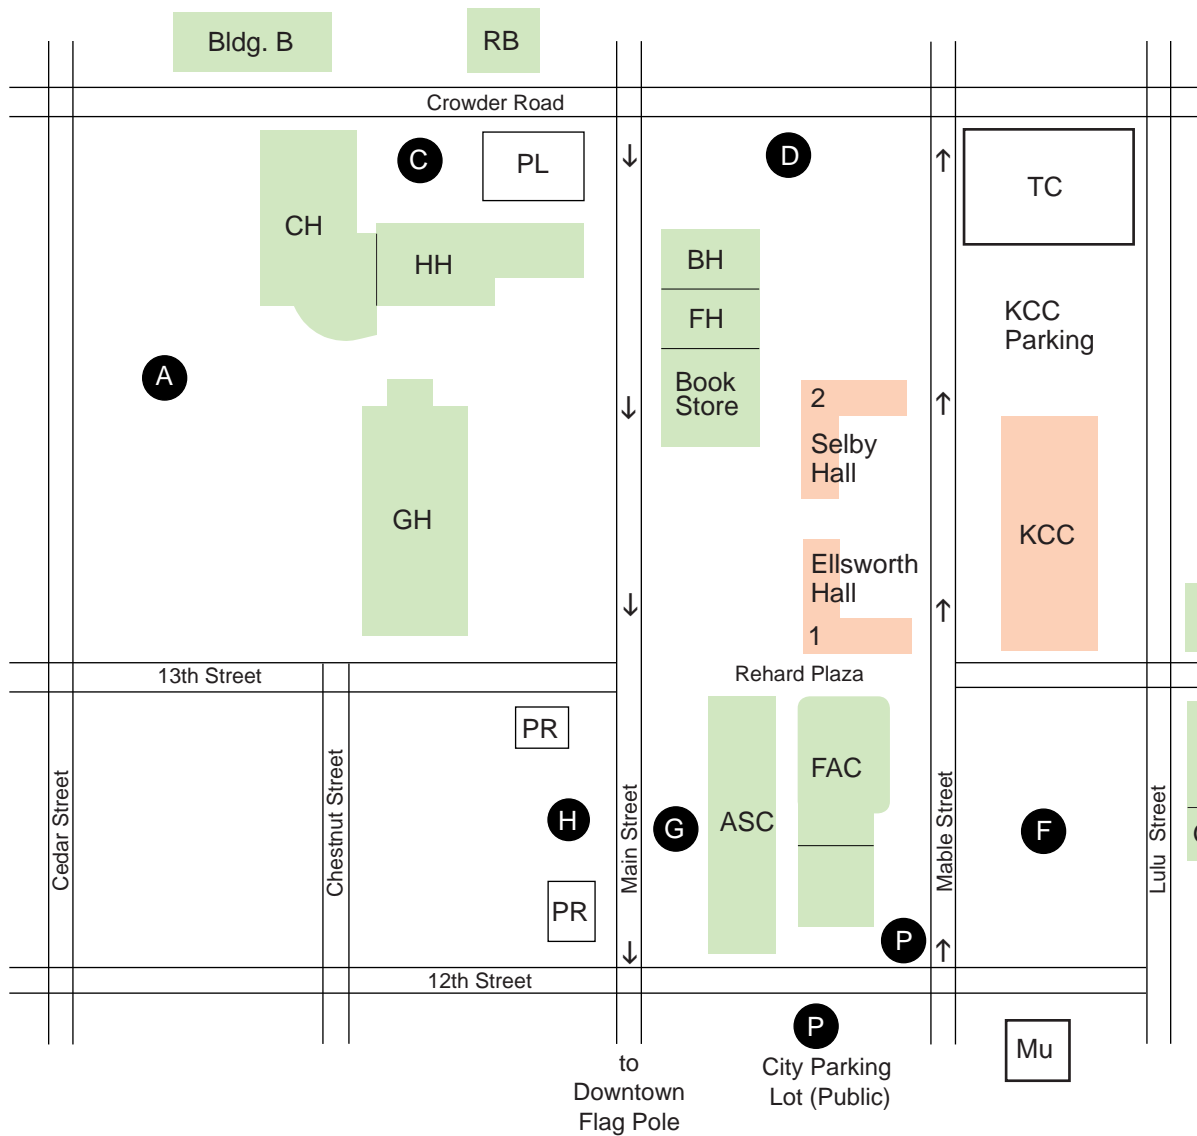

Campus Map

NorthCentral MISSOURI COLLEGE

1301 Main St. ■ Trenton, MO 64683 ■ (660) 359-3948

Map Legend

- | | |
|---|--|
|  | Classroom/Administration Buildings |
| ASC | Alexander Student Center |
| CH | Cross Hall |
| AT | Athletics Training |
| BH | Barnes Hall |
| Bld. B | Building B—Art Building |
| FAC | Frey Administrative Center
& Dorris Rider Art Gallery |
| FH | Freeman Hall (ARC) |
| GED | GED Classroom |
| GH | Geyer Hall |
| HH | Hoffman Hall |
| M | Maintenance |
| RB | Ritze Building—Adult Education
Administrative Building |
| TC | Sugg Tennis Courts |
|  | Ketcham Community Center |
|  | Residence Facilities |
| 1 | Ellsworth Residence Hall (Men) |
| 2 | Selby Residence Hall (Women)
& Cafeteria |
|  | College Parking |
|  | Non-NCMC Buildings |
| Mu | Grundy County Museum |
| PL | Grundy County Public Library
& Hoover Community Theatre |
| PR | Private Residence/Business |
| ↑↓ | One-Way Streets |