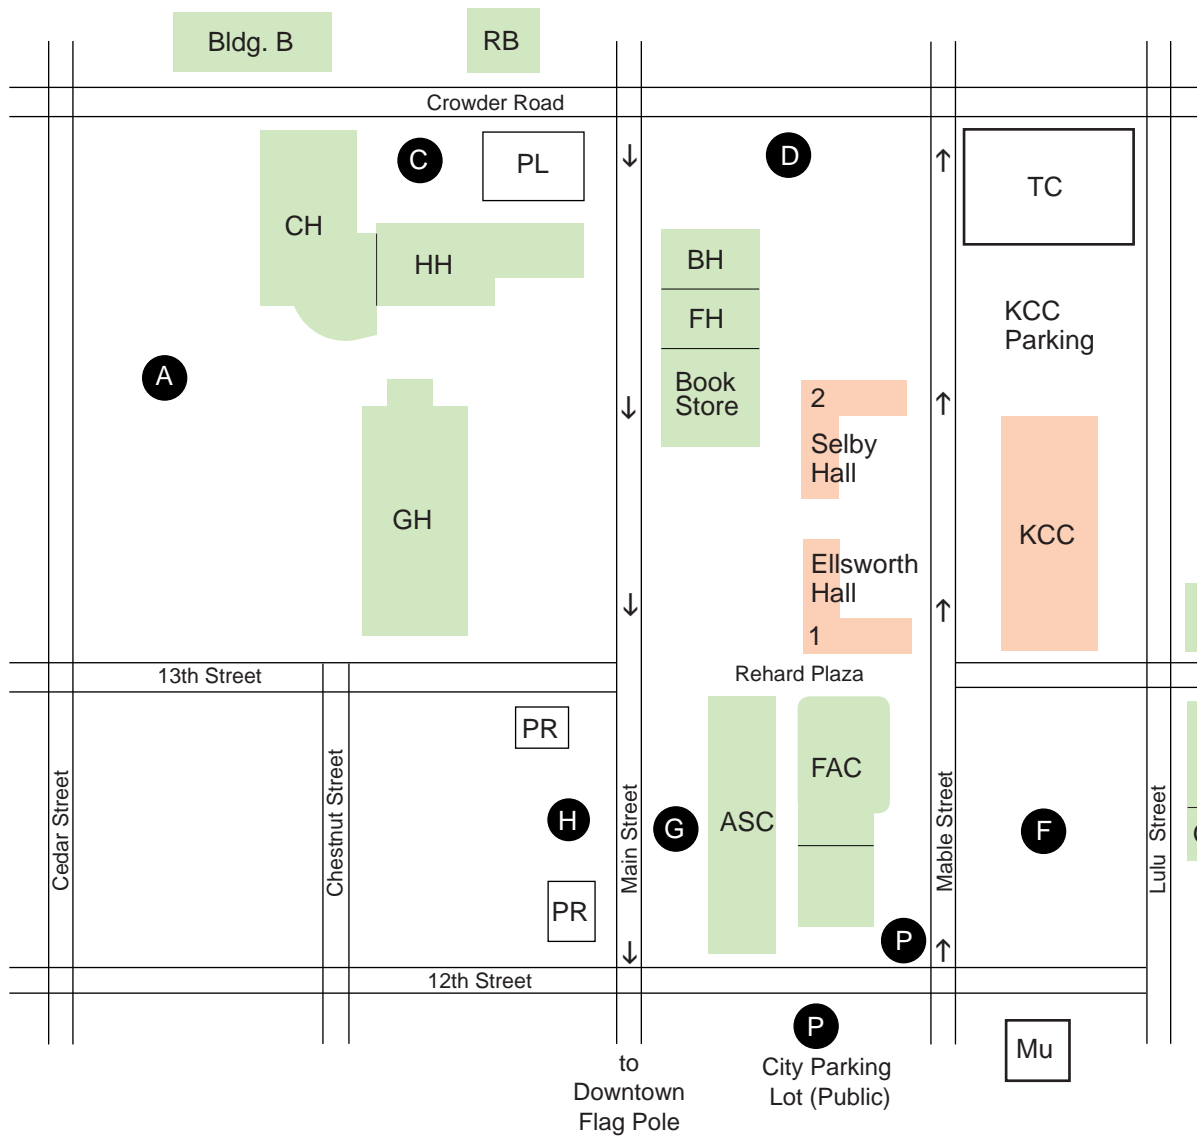

# Campus Map

## Map Legend

- |        |   |
|--------|---|
|        | <b>Classroom/Administration Buildings</b>               |
| ASC    | Alexander Student Center                                |
| CH     | Cross Hall  |
| AT     | Athletics Training                                      |
| BH     | Barnes Hall   |
| Bld. B | Building B—Art Building                                 |
| FAC    | Frey Administrative Center & Dorris Rider Art Gallery   |
| FH     | Freeman Hall (ARC)                                      |
| GED    | GED Classroom   |
| GH     | Geyer Hall  |
| HH     | Hoffman Hall  |
| M      | Maintenance   |
| RB     | Ritze Building—Adult Education Administrative Building  |
| TC     | Sugg Tennis Courts                                      |
|        | <b>Ketcham Community Center</b>                         |
|        | <b>Residence Facilities</b>                             |
| 1      | Ellsworth Residence Hall (Men) & Cafeteria              |
| 2      | Selby Residence Hall (Women)                            |
|        | <b>College Parking</b>                                  |
|        | <b>Non-NCMC Buildings</b>                               |
| Mu     | Grundy County Museum                                    |
| PL     | Grundy County Public Library & Hoover Community Theatre |
| PR     | Private Residence/Business                              |
| ↑↓     | One-Way Streets   |